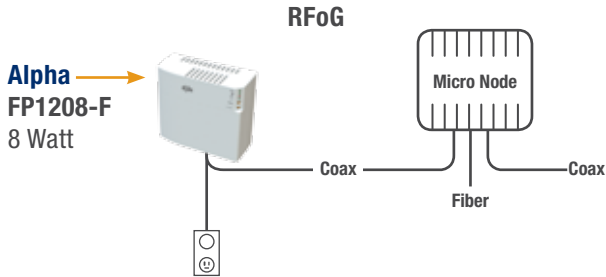

Fiber Power Offerings

ALPHA FLEXPPOINT SERIES

UPS Systems for Single Family Unit Applications
(8W to 32W Models for RFoG and GPON Powering)

- **RFoG and GPON:** Alpha's FlexPoint Series provides 8W, 15W or 32W of UPS power for FTTH applications.

Worldwide Corporate Offices

North America
Tel: +1 360.647.2360
Fax: +1 360.671.4936

Europe
Tel: +49 9122.79889.0
Fax: +49 9122.79889.21

Latin America
Tel: +561 792.9651
Fax: +561 79

Asia Pacific
Tel: +852 2736.8663
Fax: +852 2199.7