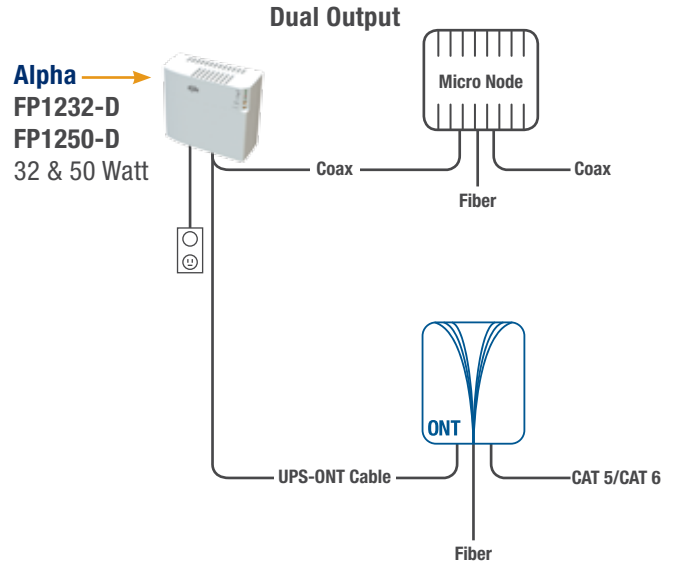

## SFU Fiber Power

Alpha Technologies offers a complete portfolio of Fiber-to-the-Home powering options with the FlexPoint™ line of 12VDC single-family solutions (SFU).

With options available for both RFoG and GPON platforms, all of Alpha's on premises power solutions are engineered for optimized battery life, reliable performance and pleasing aesthetics.

### FlexPoint features include:

- Compact design
- 8W to 50W models
- Replaceable batteries
- Visual and audible alarms

## ALPHA FLEXPPOINT SERIES

UPS Systems for Single Family Unit Applications  
(8W to 32W Models for RFoG and GPON Powering)

- **RFoG and GPON:** Alpha's FlexPoint Series provides 8W, 15W or 32W of UPS power for FTTH applications.