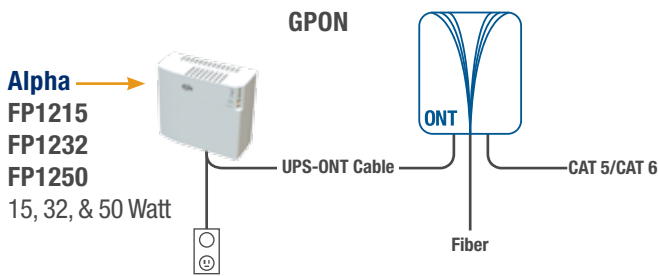

Fiber Power Offerings

ALPHA FLEXPPOINT SERIES

UPS Systems for Single Family Unit Applications
(8W to 32W Models for RFoG and GPON Powering)

- **RFoG and GPON:** Alpha's FlexPoint Series provides 8W, 15W or 32W of UPS power for FTTH applications.

Worldwide Corporate Offices

North America
Tel: +1 360.647.2360
Fax: +1 360.671.4936

Europe
Tel: +49 9122.79889.0
Fax: +49 9122.79889.21

Latin America
Tel: +561 792.9651
Fax: +561 79

Asia Pacific
Tel: +852 2736.8663
Fax: +852 2199.7