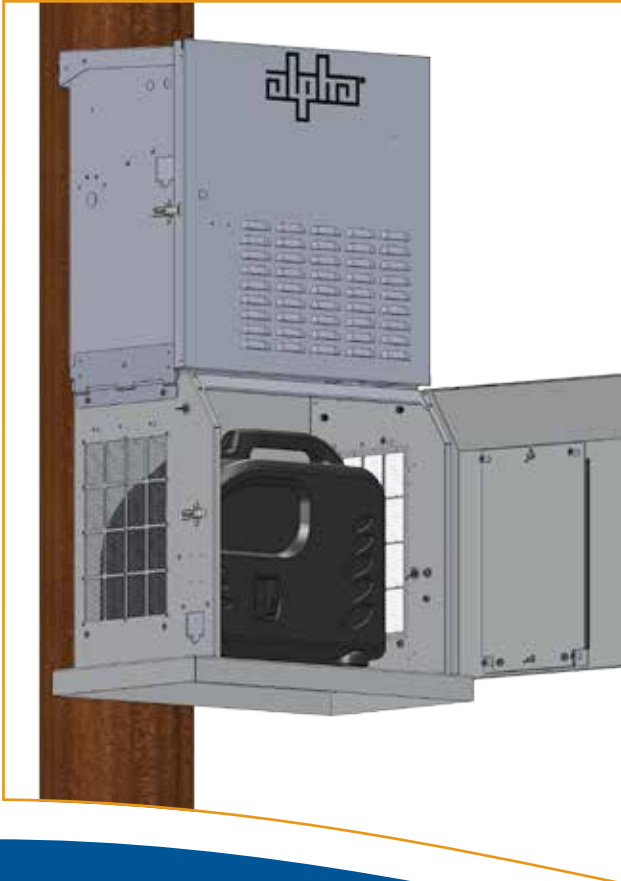

## THEFT REDUCTION

- ACX2000i can be deployed in Alpha pole-mount enclosures, **enhancing security** and allowing for **unattended operation**

## DEPLOYMENT FLEXIBILITY

- ACX2000i **operates with or without power supply batteries**
- Supports **fully loaded** 18A power supply
- **LTS** available for automatic line switching

### AlphaGen ACX2000i Feature Highlights:

- ➊ Large 1.4 gal fuel tank for longer runtimes
- ➋ Lightweight portable design for easy deployment
- ➌ LED indicators for alarms and running
- ➍ NEMA 5-20R output receptacle
- ➎ 8A 12VDC battery charger
- ➏ Quiet operation, 56—66dBA at 7m (22ft)